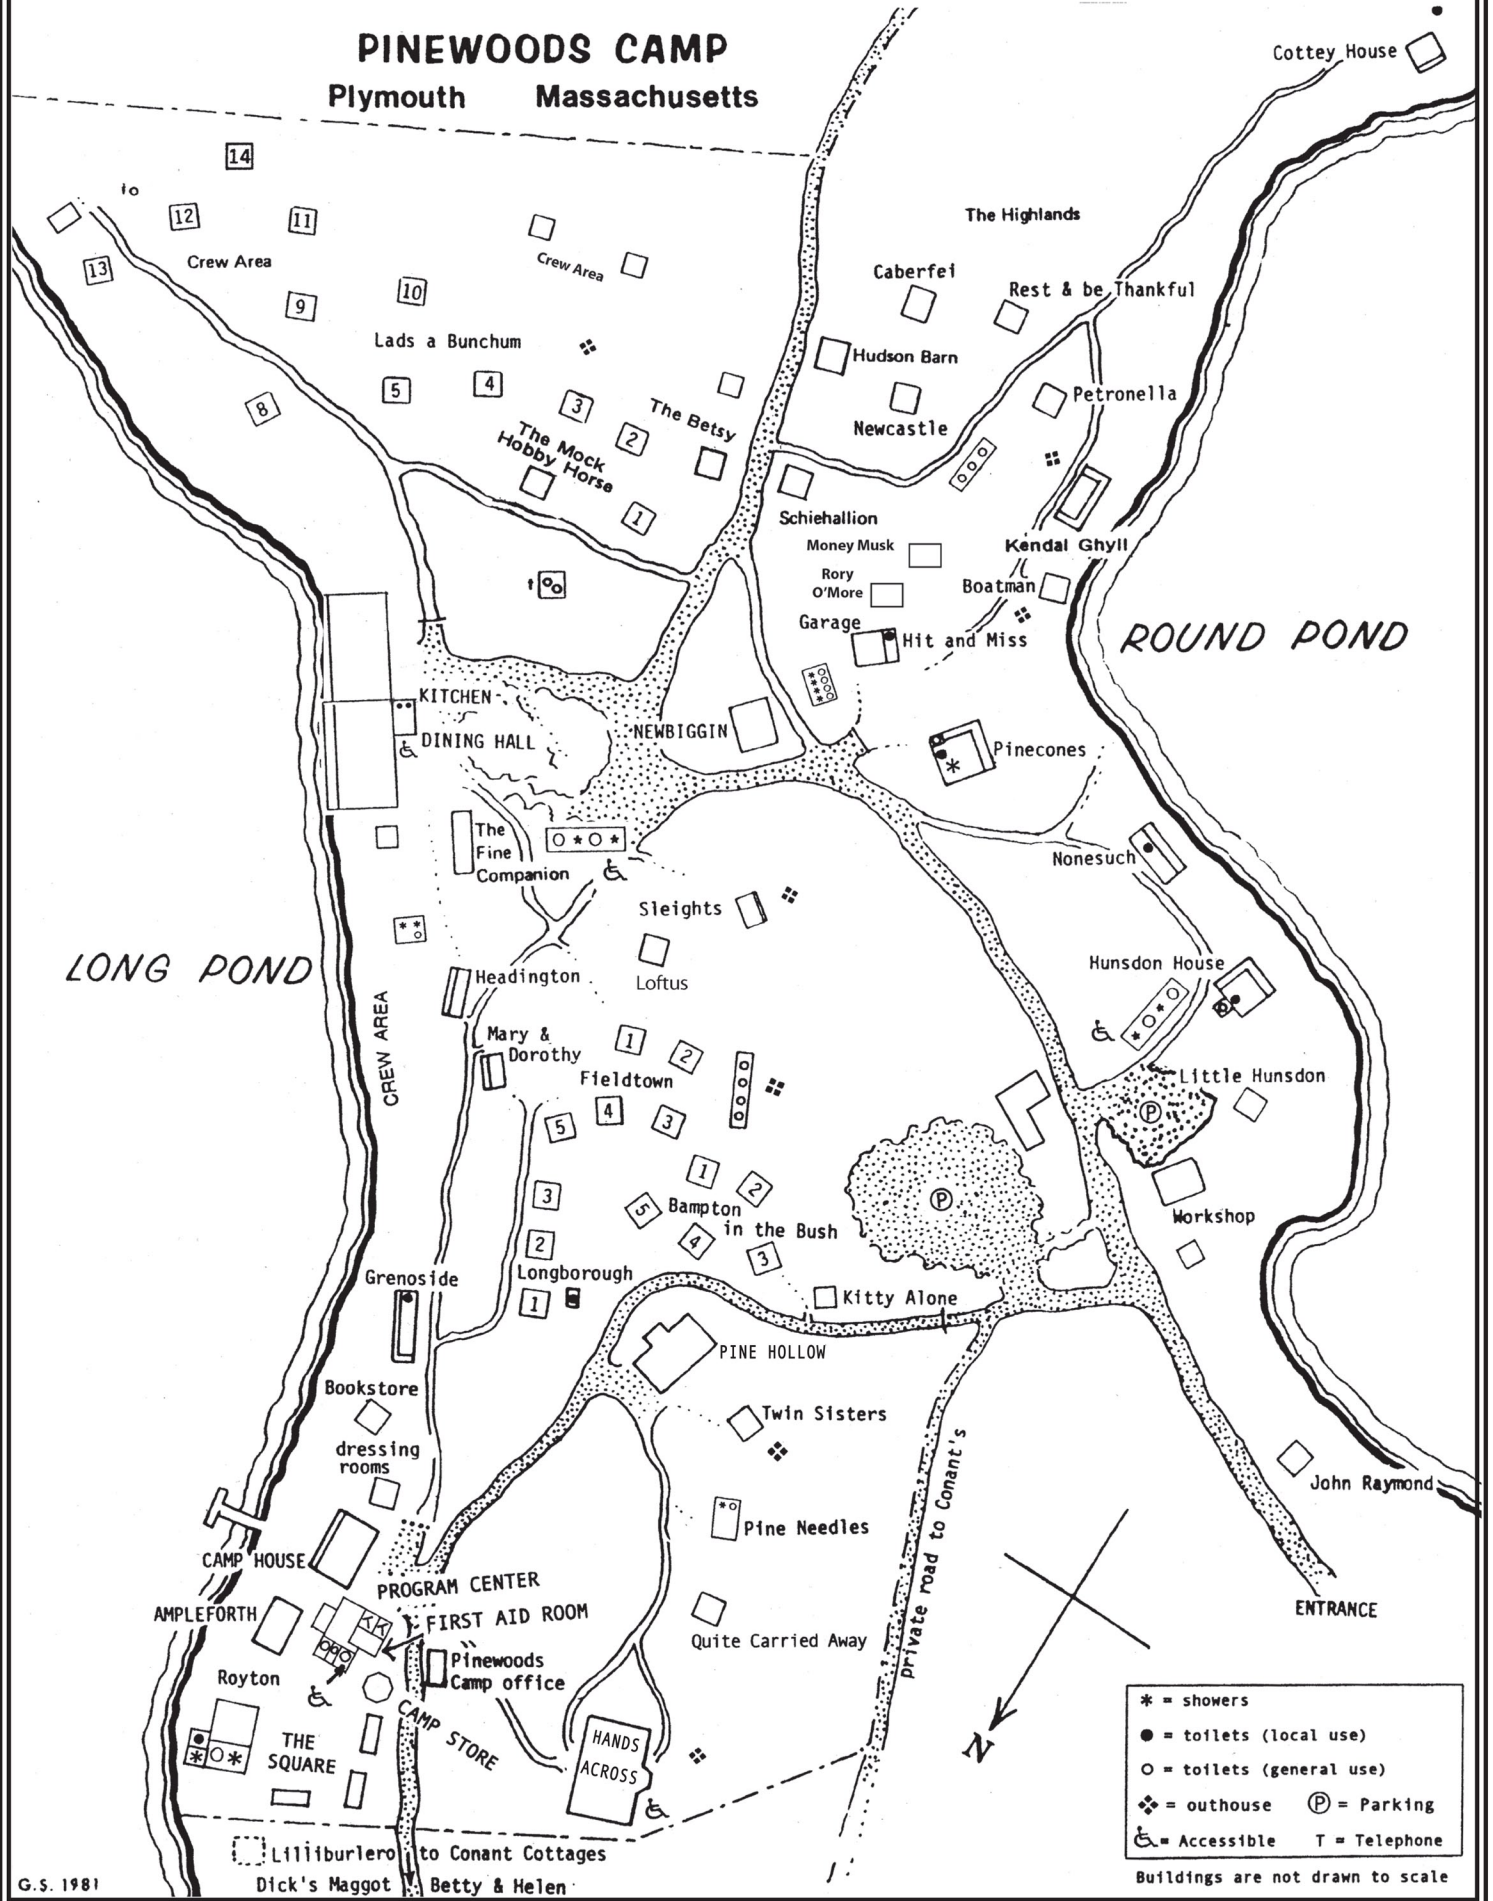

PINEWOODS CAMP

Plymouth Massachusetts

- * = showers
 - = toilets (local use)
 - = toilets (general use)
 - ⊠ = outhouse ⊕ = Parking
 - ♿ = Accessible T = Telephone
- Buildings are not drawn to scale

G.S. 1981